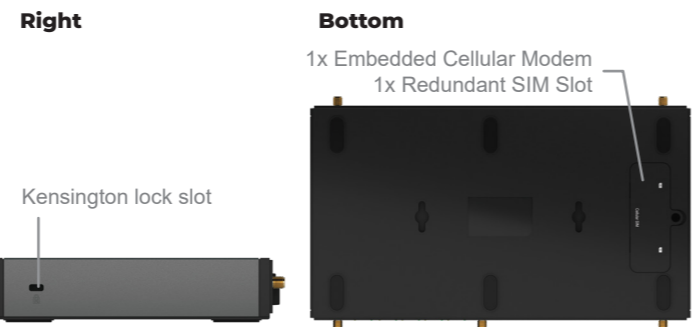

Base Chassis

Balance 20X	
WAN Interface	1 x GE, 1x Embedded LTE Modem 1x USB Interface 1x Expansion Module (Optional)
SpeedFusion Hot Failover	●
SpeedFusion WAN Smoothing	● ^
SpeedFusion Bandwidth Bonding	● ^
Number of PepVPN SpeedFusion Peers	2/5 †
LAN Interface	4x GE
Wi-Fi Interface	Simultaneous 802.11ac wave 2/ac/a/n and 802.11b/g/n
Stateful Firewall Throughput	900Mbps
PepVPN / SpeedFusion Throughput	No Encryption: 100Mbps 256-bit AES: 60 Mbps
Recommended Users	1-60
Downlink/Uplink Datarate	150Mbps/50Mbps (LTE Modem)
IP Passthrough	●
Antenna Connectors	2x SMA Antenna Connectors 2x RP-SMA Wi-Fi Antenna Connectors 1x GPS SMA Antenna Connectors
Power Input	DC Jack: 10V - 30V
Power Consumption	28W (max.)
Dimensions	6.3 x 10.3 x 1.3 inches 160 x 262 x 33 mm
Weight	1.74 pounds / 0.67 kg
Operating Temperature	14° – 113°F / -10° – 45°C
Humidity	15% – 95% (non-condensing)
Certifications	FCC, CE, RoHS
Warranty	1-Year Limited Warranty

^ Requires PrimeCare Subscription, complementary for the first year.
† 2 PepVPN Peers are enabled by default. Can be increased to 5 Peers using license PVN-LC-05.