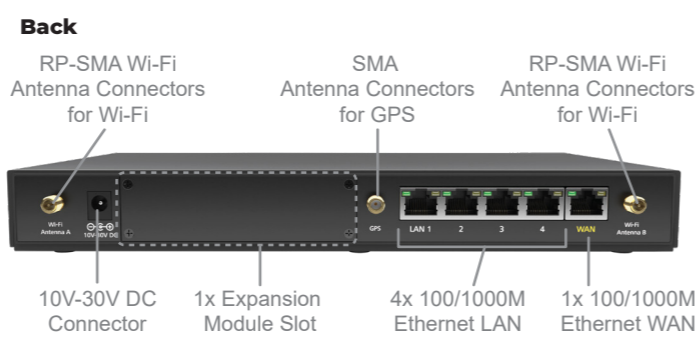

Base Chassis

Balance 20X	
WAN Interface	1 x GE, 1x Embedded LTE Modem 1x USB Interface 1x Expansion Module (Optional)
SpeedFusion Hot Failover	●
SpeedFusion WAN Smoothing	● ^
SpeedFusion Bandwidth Bonding	● ^
Number of PepVPN SpeedFusion Peers	2/5 †
LAN Interface	4x GE
Wi-Fi Interface	Simultaneous 802.11ac wave 2/ac/a/n and 802.11b/g/n
Stateful Firewall Throughput	900Mbps
PepVPN / SpeedFusion Throughput	No Encryption: 100Mbps 256-bit AES: 60 Mbps
Recommended Users	1-60
Downlink/Uplink Datarate	150Mbps/50Mbps (LTE Modem)
IP Passthrough	●
Antenna Connectors	2x SMA Antenna Connectors 2x RP-SMA Wi-Fi Antenna Connectors 1x GPS SMA Antenna Connectors
Power Input	DC Jack: 10V - 30V
Power Consumption	28W (max.)
Dimensions	6.3 x 10.3 x 1.3 inches 160 x 262 x 33 mm
Weight	1.74 pounds / 0.67 kg
Operating Temperature	14° – 113°F / -10° – 45°C
Humidity	15% – 95% (non-condensing)
Certifications	FCC, CE, RoHS
Warranty	1-Year Limited Warranty

^ Requires PrimeCare Subscription, complementary for the first year.
† 2 PepVPN Peers are enabled by default. Can be increased to 5 Peers using license PVN-LC-05.