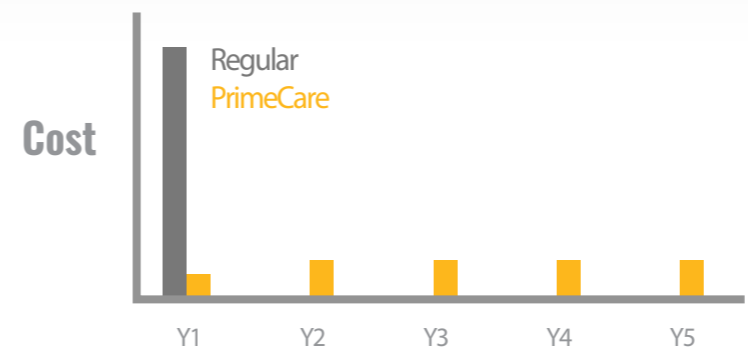

SpeedFusion + InControl² + Warranty

Pay Less Upfront: PrimeCare lowers the entry cost of getting the device you want. Annual subscription gets you a wide range of services.