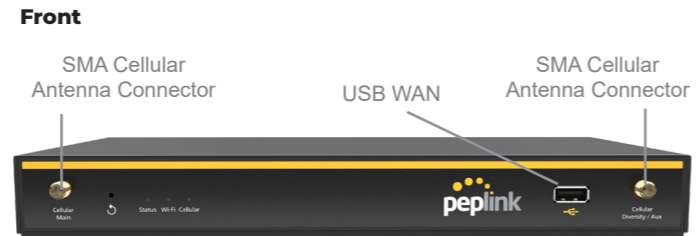

Base Chassis

Balance 20X	
WAN Interface	1 x GE, 1x Embedded LTE Modem 1x USB Interface 1x Expansion Module (Optional)
SpeedFusion Hot Failover	●
SpeedFusion WAN Smoothing	● ^
SpeedFusion Bandwidth Bonding	● ^
Number of PepVPN SpeedFusion Peers	2/5 †
LAN Interface	4x GE
Wi-Fi Interface	Simultaneous 802.11ac wave 2/ac/a/n and 802.11b/g/n
Stateful Firewall Throughput	900Mbps
PepVPN / SpeedFusion Throughput	No Encryption: 100Mbps 256-bit AES: 60 Mbps
Recommended Users	1-60
Downlink/Uplink Datarate	150Mbps/50Mbps (LTE Modem)
IP Passthrough	●
Antenna Connectors	2x SMA Antenna Connectors 2x RP-SMA Wi-Fi Antenna Connectors 1x GPS SMA Antenna Connectors
Power Input	DC Jack: 10V - 30V
Power Consumption	28W (max.)
Dimensions	6.3 x 10.3 x 1.3 inches 160 x 262 x 33 mm
Weight	1.74 pounds / 0.67 kg
Operating Temperature	14° – 113°F / -10° – 45°C
Humidity	15% – 95% (non-condensing)
Certifications	FCC, CE, RoHS
Warranty	1-Year Limited Warranty

^ Requires PrimeCare Subscription, complementary for the first year.
† 2 PepVPN Peers are enabled by default. Can be increased to 5 Peers using license PVN-LC-05.